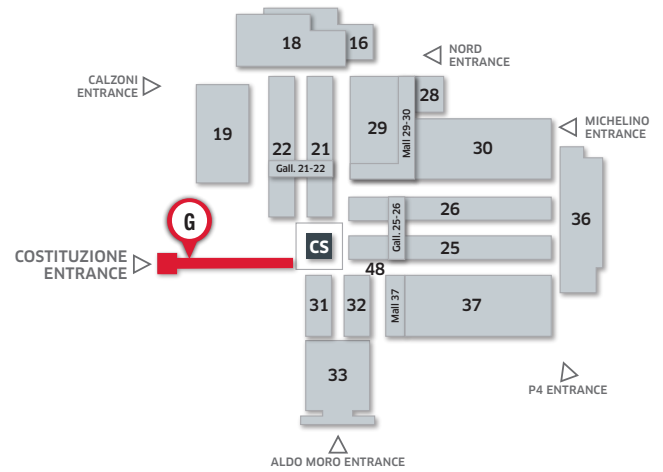

**CERSAIE**  
Bologna - Italy

**Advertising Spaces**

POSITIONS **COSTITUZIONE ENTRANCE**

TYPE

**G**

23-27 / 09 / 2024

cod. **102013209**

ADVERTISING POSITIONS MAP

**Double-side PVC** sheet located near the ticket booths at Costituzione entrance.

**Rate € 4,200.00**

**1 DOUBLE-SIDE PVC SHEET**

- Width: **295 cm + 5 cm of reinforcing trim** in which nr. 10 bosses to secure them to the bearing structure
- Height: **395 cm + 5 cm of reinforcing trim** in which nr. 12 bosses to secure them to the bearing structure
- Bearing: **PVC banner of 600 gr**

The double-side PVC sheet must be **made up by and at the expense of the Exhibitor.**

**DELIVERY**

Ad. material must be sent to:  
**Warehouse CFP - BOLOGNAFIERE**  
 Via Maserati, 13 - 40128 Bologna (Italy)  
 Tel. +39 335 1343290  
 Time: 08.00-12.00 Am - 01.00-05.00 Pm  
**no later than 17 September 2024.**